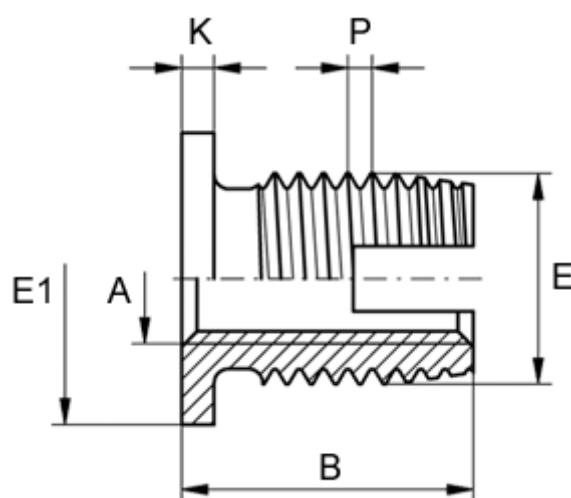

Article number: 12302100040800
Description: KLEE-coil 302 100 040.800
M4 Brass

Measures

Female thread A	= M4
Flange diameter E1	= 9
Flange height	= 1.0
Length B	= 9
Male thread E	= 6.5
Min hole depth blind hole	= 10
Thread pitch P	= 0.75
Type	= 302 100 040 ...